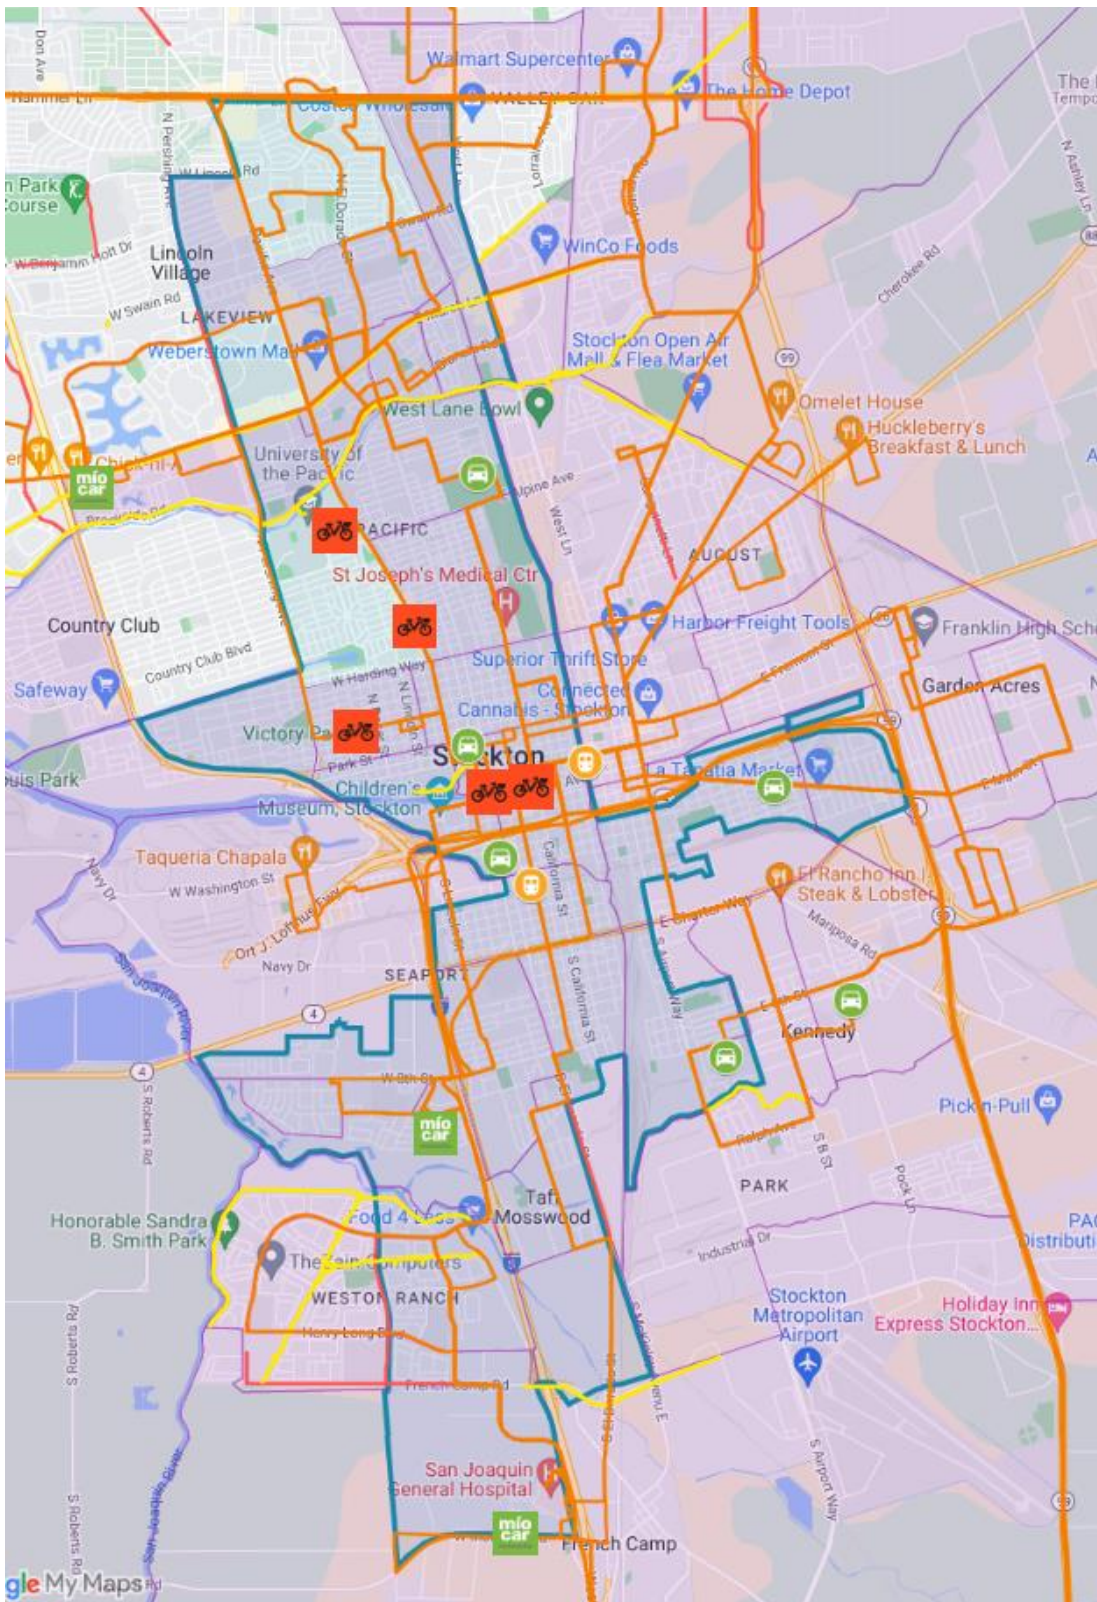

Stockton Mobility Collective Project Map

Stockton Mobility Collective Map - Key

Project Area  Stockton Mobility Collective Project Area

Disadvantage Community Area  All items

Regional Transit Hubs

-  San Joaquin Regional Transit District (RTD)
-  Tracy ACE Station
-  Lathrop/Manteca ACE Station
-  Lodi Train Station
-  Altamont Commuter Express (ACE)
-  Manteca Transit Center Arr
-  Tracy Transit Center
-  Robert J. Cabral Station
-  San Joaquin Amtrak

Carshare & Bikeshare Stations - Coming Soon

-  HACSJ Crossways Residence I
-  HACSJ Sierra Vista
-  Oak Park Senior Citizens Center
-  Maya Angelou Branch Library
-  1-99 W Oak St Parking
-  Fair Oaks Library
-  Williams Brotherhood Park
-  Eden Gleason Park
-  American Legion Park
-  Stribley Community Center
-  Little Manila Rising

Carshare & Bikeshare Stations - Open Now

-  University of the Pacific
-  Yosemite Street Village
-  San Joaquin Regional Transit District (RTD) Downtown Transit Center
-  Miracle Mile
-  DeCarli Plaza
-  HACSJ Conway Homes
-  HACSJ Grand Canal
-  HACSJ Victory Gardens

On-Road Bike Paths

 All Items

Off-Road Bike Paths

 All Items

RTD Bus Routes

 All Items