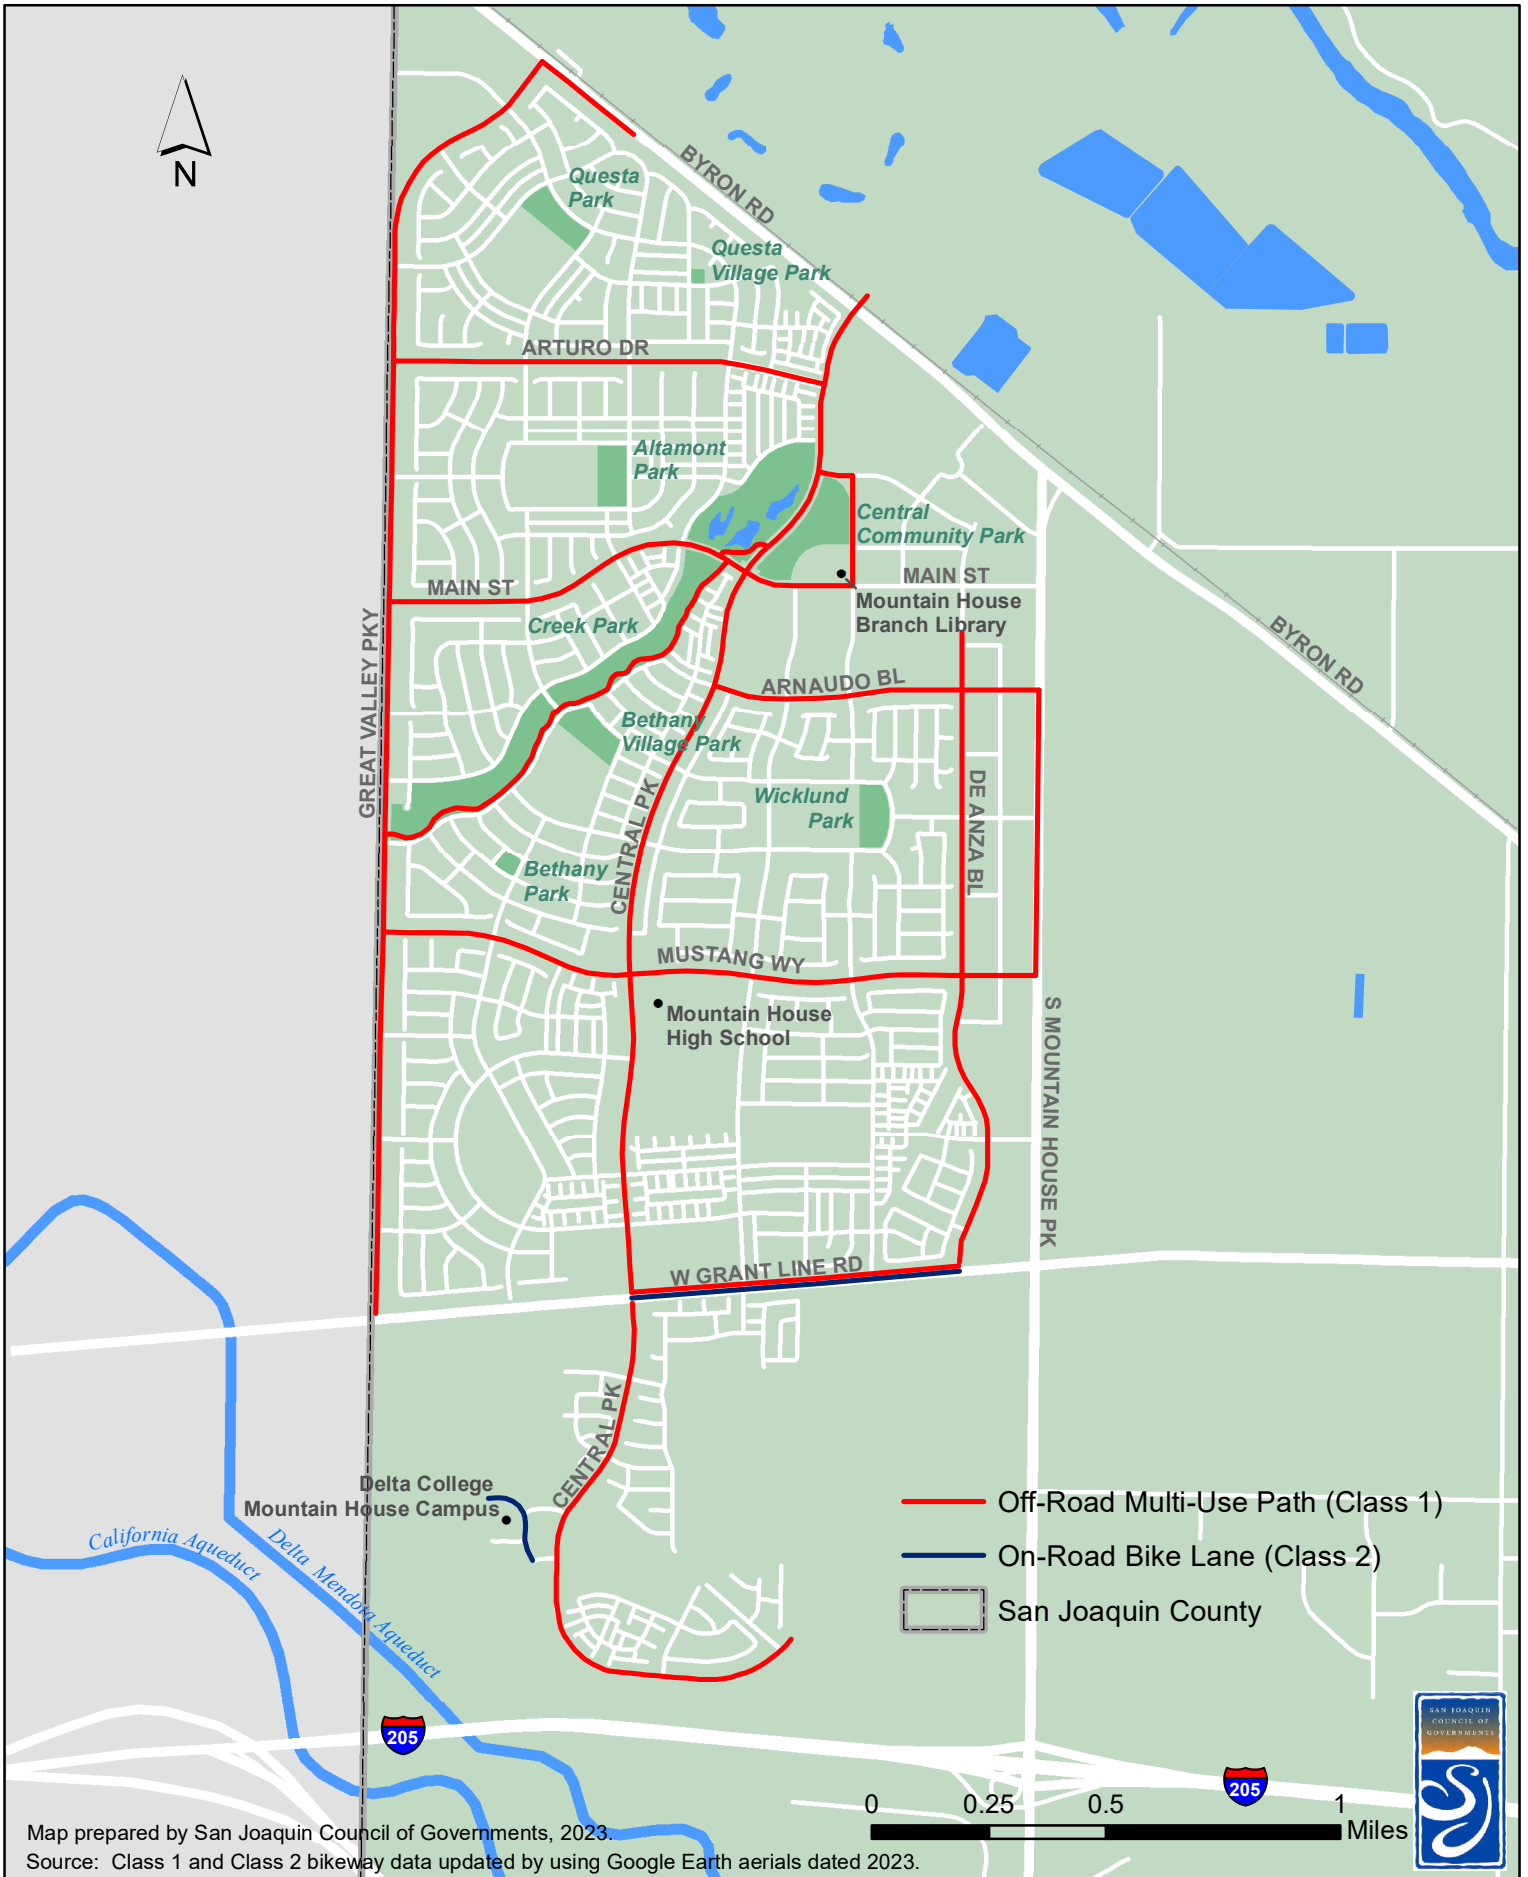

MOUNTAIN HOUSE EXISTING BIKEWAYS

Map prepared by San Joaquin Council of Governments, 2023.

Source: Class 1 and Class 2 bikeway data updated by using Google Earth aerials dated 2023.