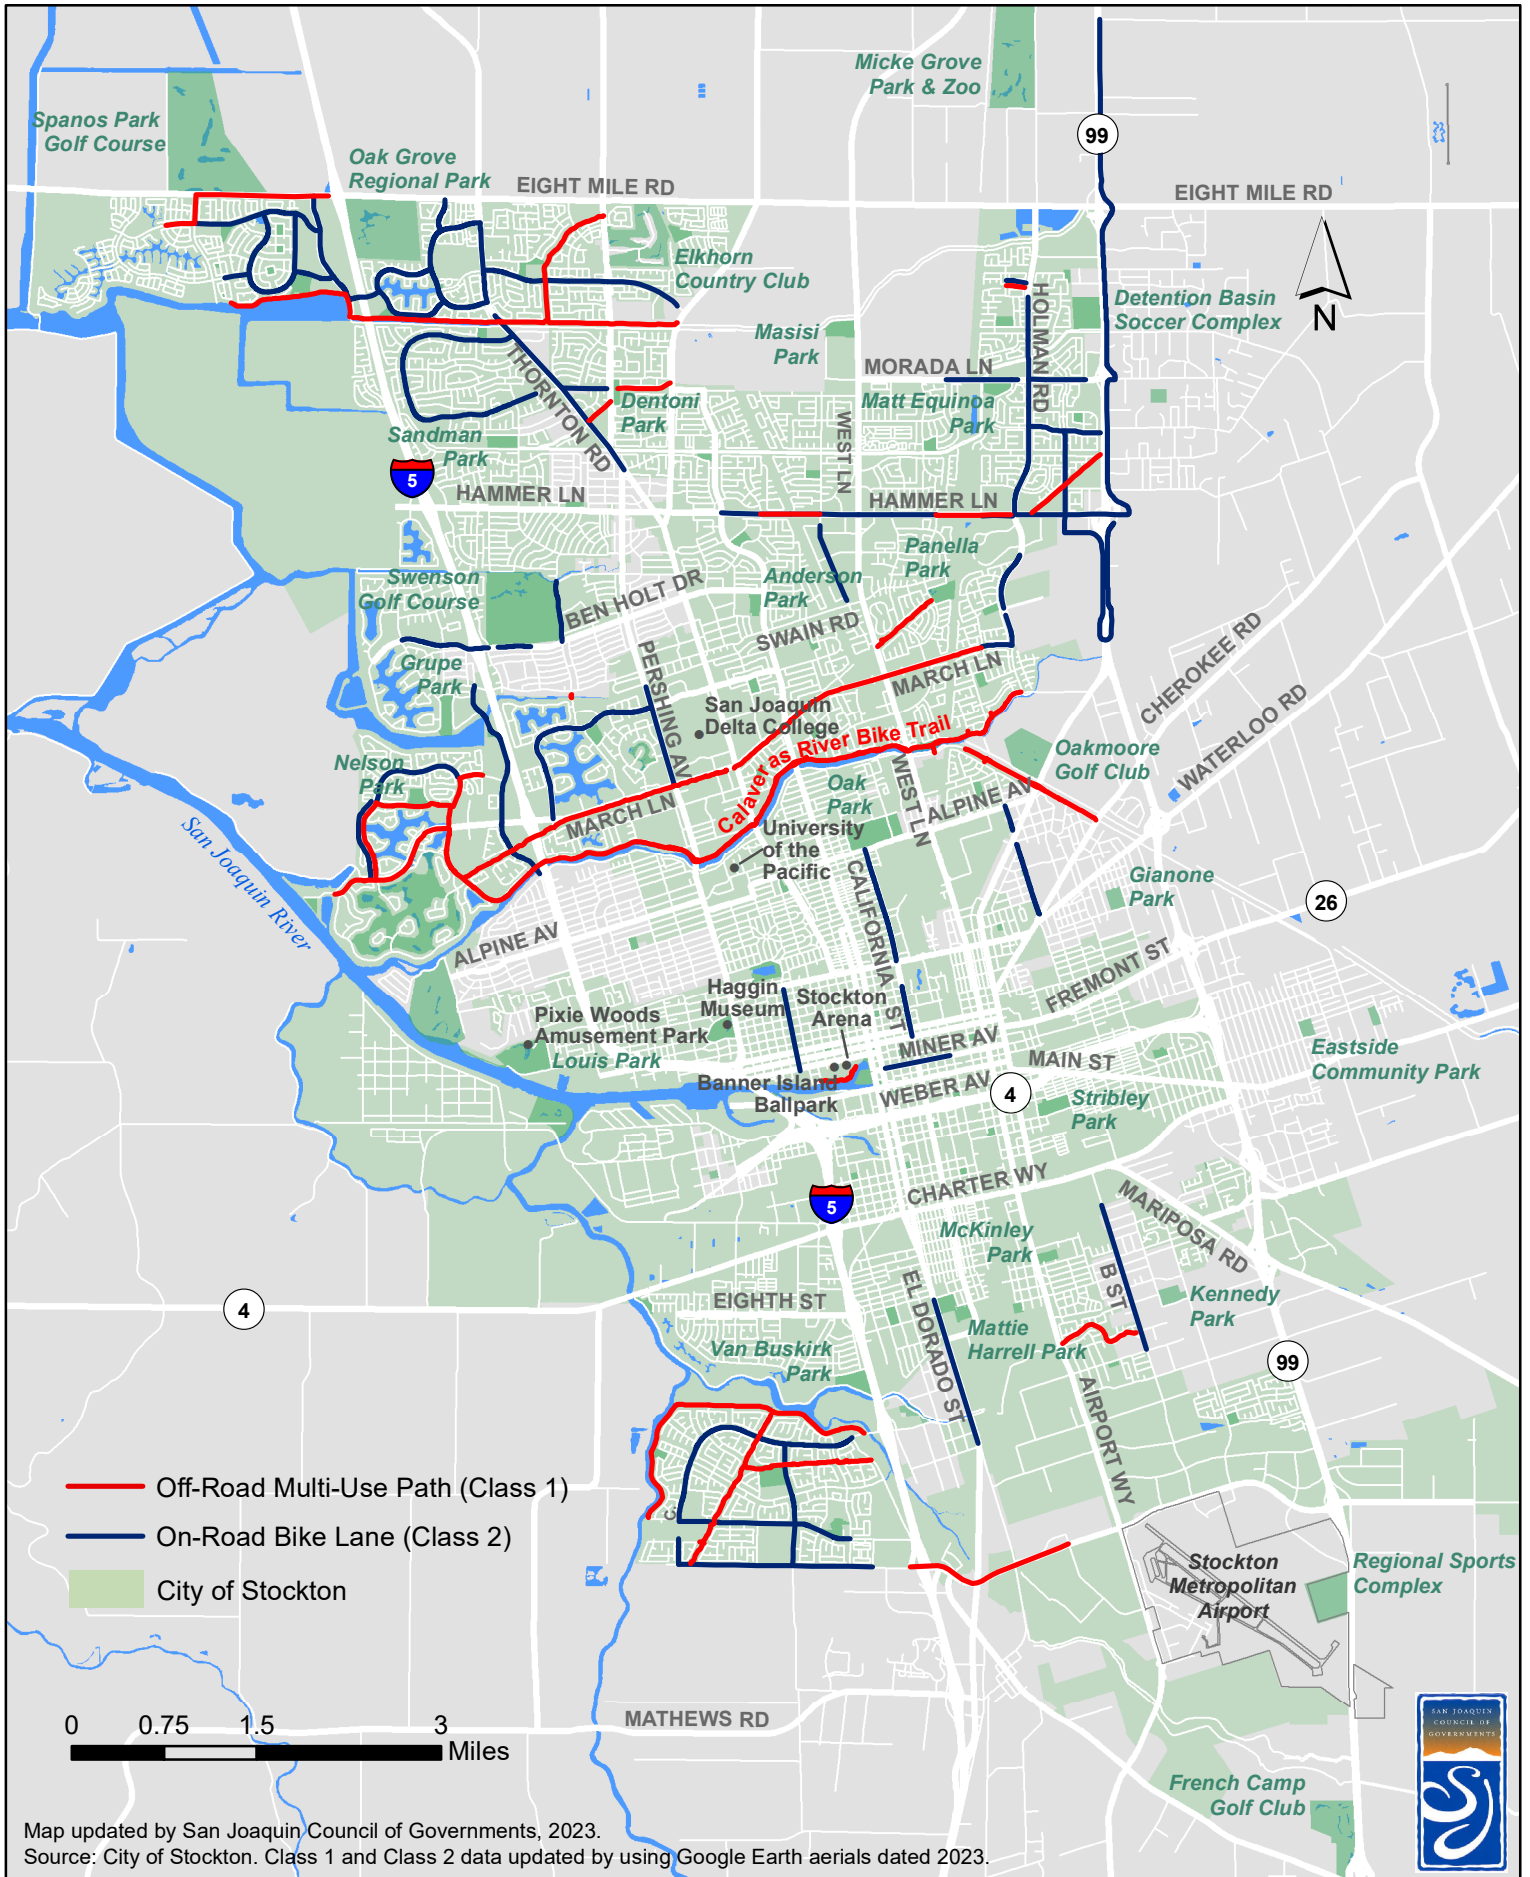

STOCKTON'S EXISTING BIKEWAYS

Map updated by San Joaquin Council of Governments, 2023.
 Source: City of Stockton. Class 1 and Class 2 data updated by using Google Earth aeriels dated 2023.